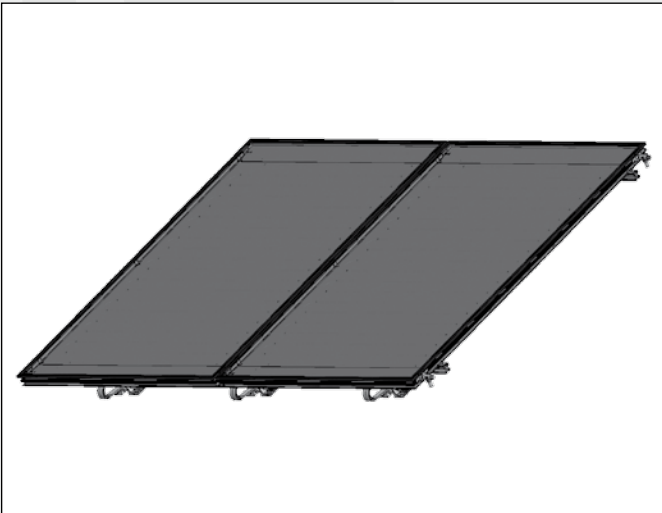

COLLECTOR PFM + PFM-G

INSTALLATION

Parallel installation