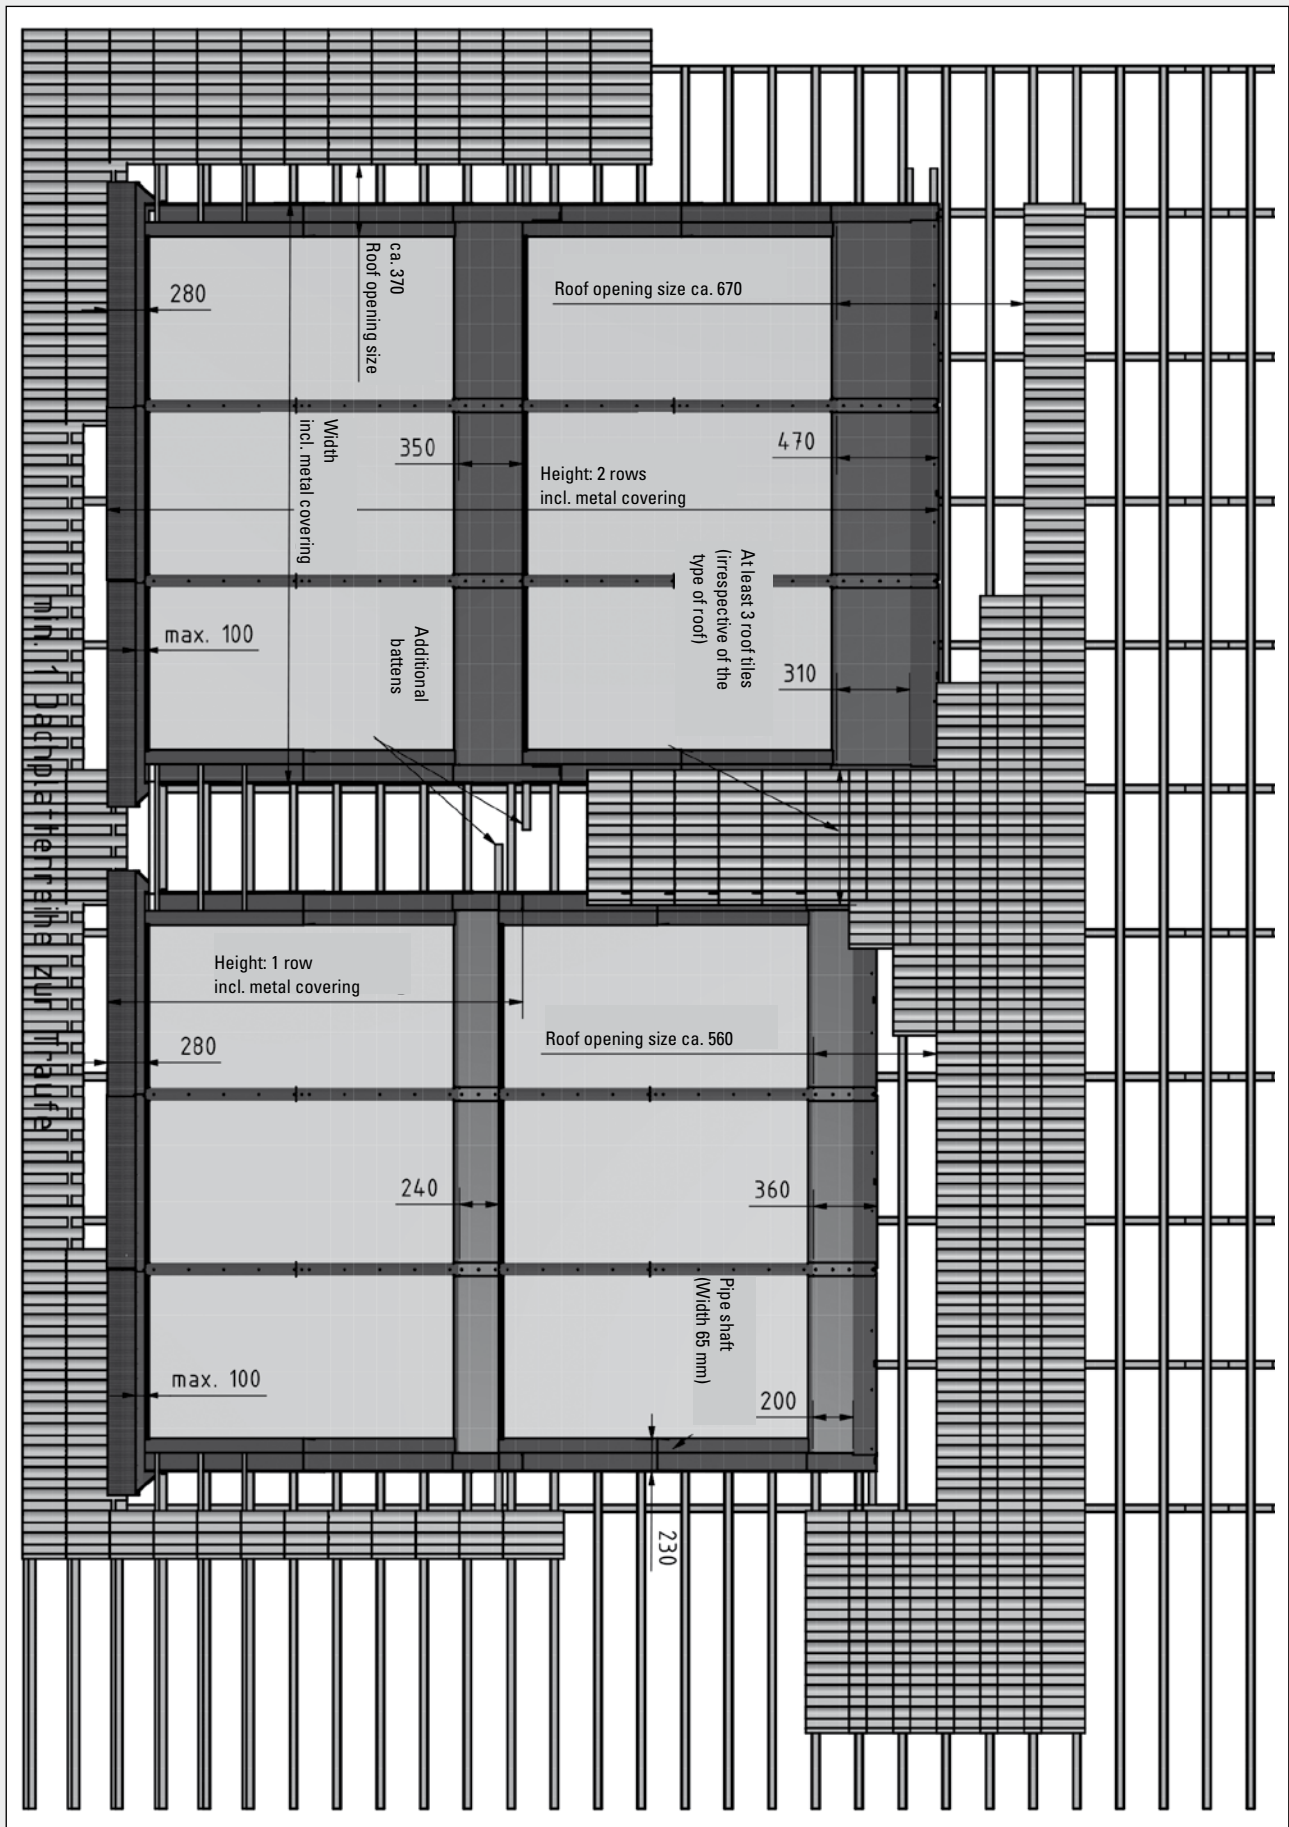

COLLECTOR PFM + PFM-G

METAL COVERING SPACING FOR TILED ROOF

Dimensions of a single collector array (height and width including metal covering) according to installation dimensions. (dimensions in mm)
Applications of metal covering: Tiled roof, plain tile, slate and Spanish tile